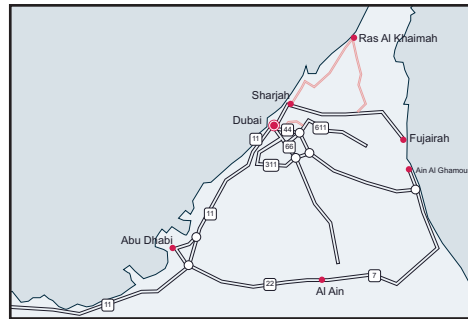

[Google map link](#)

  
Pinsent Masons

## Car Parking

For visitors arriving by car at our offices at Monarch Office Tower, you can avail of valet parking at the front entrance to the Monarch Hotel. Please indicate to the valet parking that you are visiting the complex. Then proceed through the hotel towards the back and when outside turn right for the Business Tower. You can collect your car at front of the Business Tower on departure.

## By Metro

**World Trade Centre Station** 10 minute walk from the office.

**Al Jafilia Station** 10 minute walk from the office.

### Dubai International Airport

Head northeast (230 m). Turn right toward D 64 (120 m). At the roundabout, take the 3rd exit (270 m). Continue straight onto D 64 (250 m). Turn left onto Al Quds St/D 91 (2.6 km). Take the ramp on the left onto E 11 (8.6 km). Continue straight onto Sheikh Zayed Rd/E 11 (1.8 km) until World Trade Centre roundabout. Take the exit sign posted Fairmont Hotel and follow onto the slip road, taking the first right and u-turn towards the Monarch Hotel. Take the next left followed by the next right and a further 2nd right into the hotel valet area.