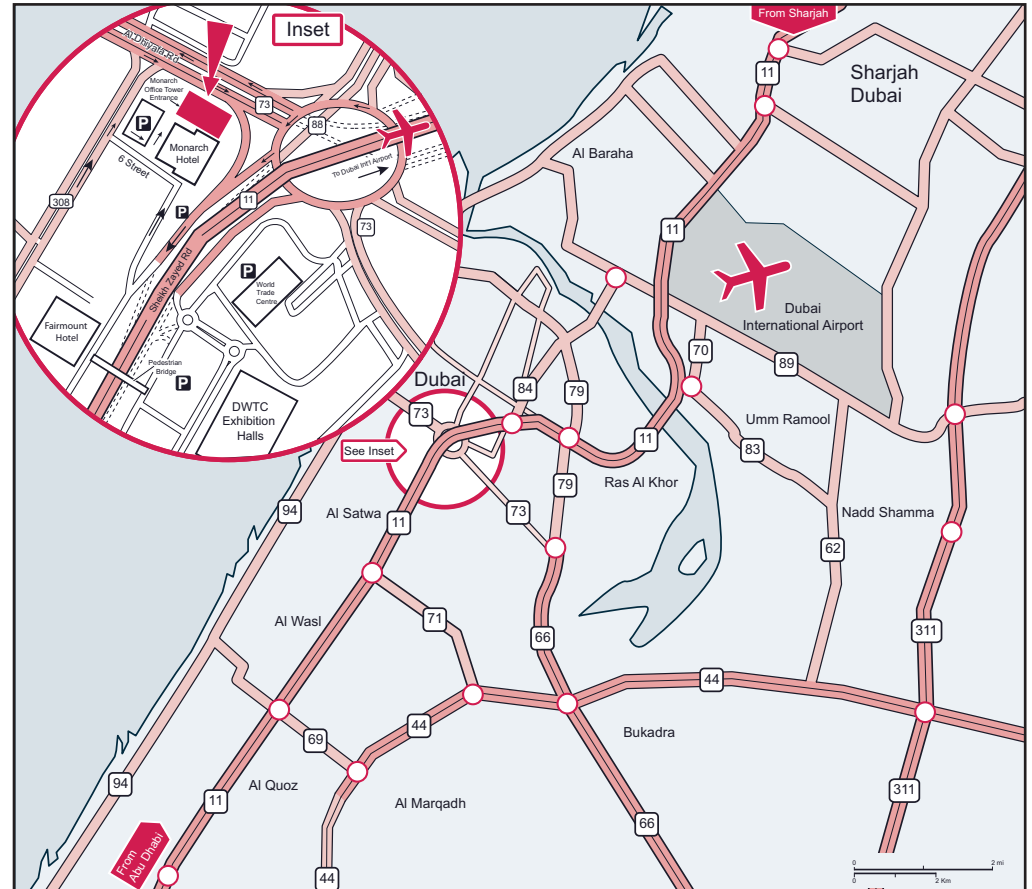

[Google map link](#)

  
Pinsent Masons

## Car Parking

For visitors arriving by car at our offices at Monarch Office Tower, you can avail of valet parking at the front entrance to the Monarch Hotel. Please indicate to the valet parking that you are visiting the complex. Then proceed through the hotel towards the back and when outside turn right for the Business Tower. You can collect your car at front of the Business Tower on departure.

## By Metro

**World Trade Centre Station** 10 minute walk from the office.

**Al Jafilia Station** 10 minute walk from the office.

### Dubai International Airport

Head northeast (230 m). Turn right toward D 64 (120 m). At the roundabout, take the 3rd exit (270 m). Continue straight onto D 64 (250 m). Turn left onto Al Quds St/D 91 (2.6 km). Take the ramp on the left onto E 11 (8.6 km). Continue straight onto Sheikh Zayed Rd/E 11 (1.8 km) until World Trade Centre roundabout. Take the exit sign posted Fairmont Hotel and follow onto the slip road, taking the first right and u-turn towards the Monarch Hotel. Take the next left followed by the next right and a further 2nd right into the hotel valet area.