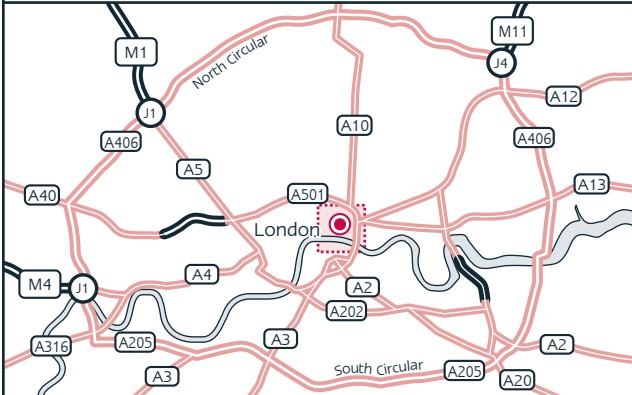

www.pinsentmasons.com

1

2

We have two offices in the city - Dashwood House in Old Broad Street and at 1 Gresham Street.

1

Dashwood House, 69 Old Broad Street

• Nearest Tube: Liverpool Street - use Old Broad Street exit

• Nearest car park: NCP Finsbury Square

Walking directions from Dashwood House to Gresham Street

• As you leave Dashwood House, turn left onto Old Broad Street. Proceed over London Wall, continuing along Old Broad Street. The road turns right onto Throgmorton Street, continue to Gresham Street and Pinsents is located at the end of the street.

2

1 Gresham Street

• Nearest tube: St. Paul's

• Nearest car park: NCP Barbican

Walking directions from Gresham Street to Dashwood House

• As you leave the office, turn left onto Gresham Street, continue to the end and join Throgmorton Street. Walk left towards Old Broad Street. Proceed over London Wall and continue along Old Broad Street. Pinsents is located in Dashwood House on the right-hand side, set back from the main road and signed to Bishopsgate Churchyard.

The approximate walking time between the offices is 12 minutes.

• Please note: Pinsent Masons is within the Congestion Charge Zone.