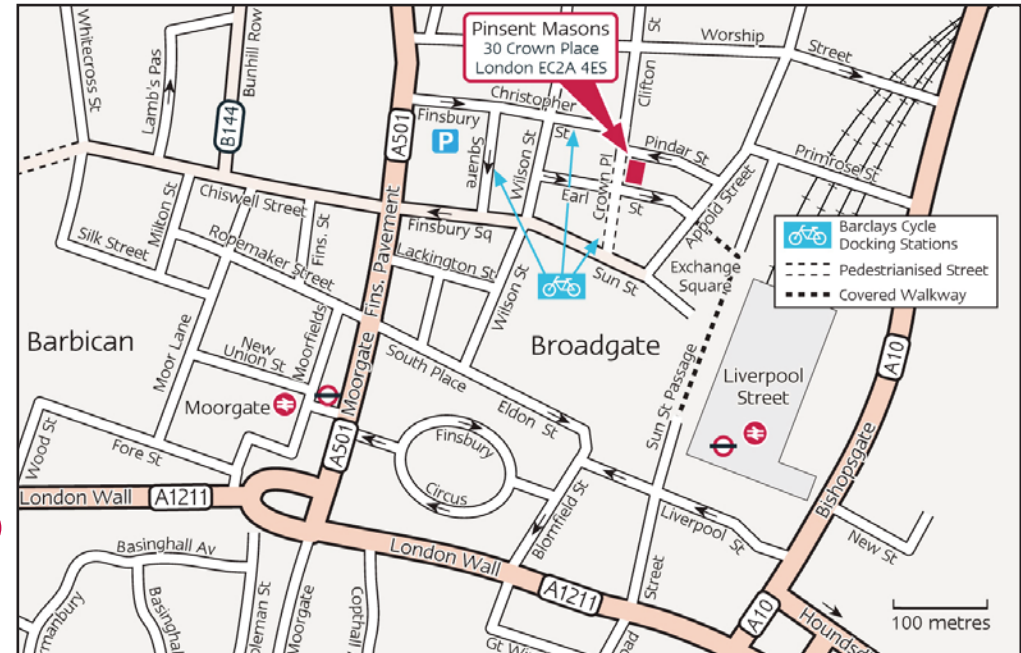

## By Underground

**Liverpool Street station** is the nearest underground station – approximate journey time 5 mins (Central, Metropolitan, Circle and Hammersmith & City lines). Exit the underground station onto the main National Rail concourse. Just to the left of platform 1 on the main concourse, exit the station via the Broadgate Link Shops arcade, towards Exchange Square. Continue along Sun Street Passage and then up the stairs onto Exchange Square. At the top of the stairs, take the first left towards Appold Street. Go down the stairs, and at the bottom, cross over Appold Street onto Earl Street. Continue along Earl Street and we are situated on the right hand side.

**Moorgate station** – approx journey time 10-15 mins. (Northern, Metropolitan, Circle and Hammersmith & City lines) Exit onto Moorgate and walk north (towards Finsbury Pavement). Continue along Finsbury Pavement until you reach Finsbury Square. Turn right into Finsbury Square and continue straight ahead into Sun Street. Continue along Sun Street crossing over at the crossroads with Wilson Street. Then take the first left into Crown Place, and we are situated approx. 20 metres on the right hand side.

## By Rail

**Liverpool Street** is the nearest mainline station and is served by National Express East Anglia.

**Moorgate** is also within easy reach and is served by First Capital Connect.

Alternatively, take the Heathrow Express to Paddington and change for the Circle or Hammersmith & City line to Liverpool Street. Approximate journey time is 40 minutes.