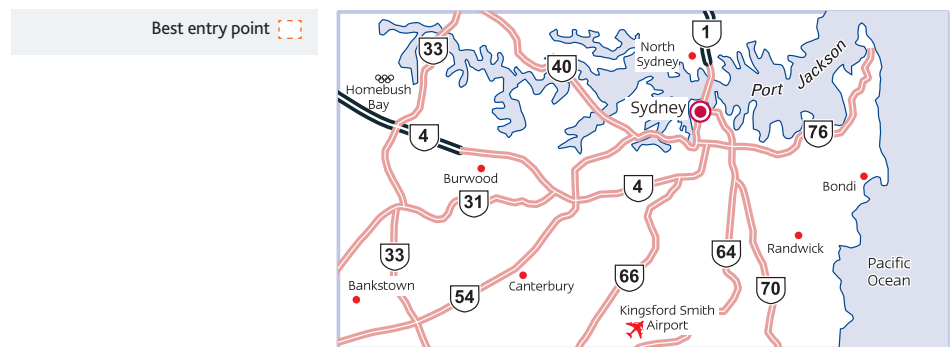

Sydney

Pinsent Masons

Level 32, Tower Two
International Towers
200 Barangaroo Avenue
Barangaroo NSW 2000
T: +61 2 8024 2800
F: +61 2 8024 2801

By Air

Sydney Airport is located 8km south of Sydney city centre, in the suburb of Mascot.

From Sydney Airport:

By Train

Go to Sydney Airport Train Station, and head to Platform 1.

From Platform 1 catch the train to Wynyard Station. Get off the train at Wynyard Station and take Exit 4, Barangaroo.

There is then just a 5 minute walk to the office. Follow Wynyard Walk, until you reach The Sussex Hotel. Turn right at the Sussex Hotel. Go down the escalators/stairs, until you reach Shipyard Way. The building entrance is beside The Canteen.

By Taxi

A taxi ride from the airport will take approximately 20-30 minutes. Uber is available.

[Google map link](#)