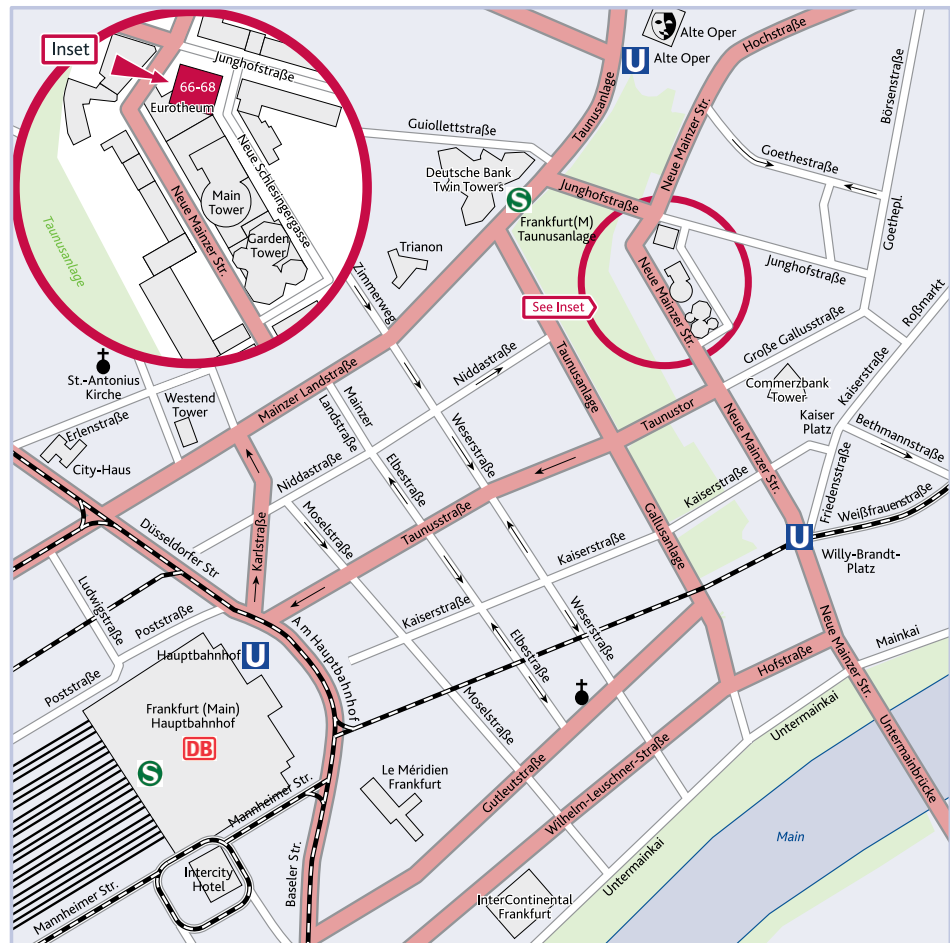

By Train

The nearest station is Taunusanlage. The lines S1, S2, S3, S4, S5, S6, S8 & S9 all stop at Taunusanlage. Take the exit to Junghofstrasse. Walk down Junghofstrasse and you will find the office directly on the corner of Junghofstrasse/Neue Mainzer Straße.

From Central Station

The central station is located in the city center. Please use one of the lines S1, S2, S3, S4, S5, S6, S8 & S9 to get to the station Taunusanlage (just one stop away).

By Plane

Frankfurt Airport is located southwest of the city (13 km office – airport). The airport is connected to the train and tram network.

From terminal 1 - 2, please take line S8 or S9, in direction to city center and/or Hanau HBF, to get to the office. This journey will take approximately 20 minutes.

There are taxi stands situated outside each terminal. One trip to the office will cost around €35. The ride will take about 20 – 40 minutes depending on the traffic.

Parking

The parking garage Tiefgarage Junghofstrasse is a two minute walk away to our office.

[Google map link](#)