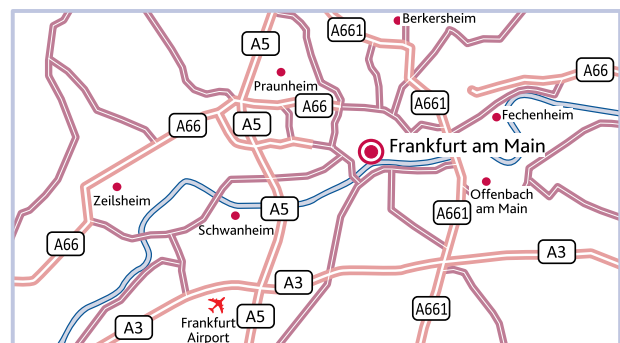

By Train

The nearest station is Taunusanlage. The lines S1, S2, S3, S4, S5, S6, S8 & S9 all stop at Taunusanlage. Take the exit to Junghofstrasse. Walk down Junghofstrasse and you will find the office directly on the corner of Junghofstrasse/Neue Mainzer Straße.

From Central Station

The central station is located in the city center. Please use one of the lines S1, S2, S3, S4, S5, S6, S8 & S9 to get to the station Taunusanlage (just one stop away).

By Plane

Frankfurt Airport is located southwest of the city (13 km office – airport). The airport is connected to the train and tram network.

From terminal 1 - 2, please take line S8 or S9, in direction to city center and/or Hanau HBF, to get to the office. This journey will take approximately 20 minutes.

There are taxi stands situated outside each terminal. One trip to the office will cost around €35. The ride will take about 20 – 40 minutes depending on the traffic.

Parking

The parking garage Tiefgarage Junghofstrasse is a two minute walk away to our office.

[Google map link](#)