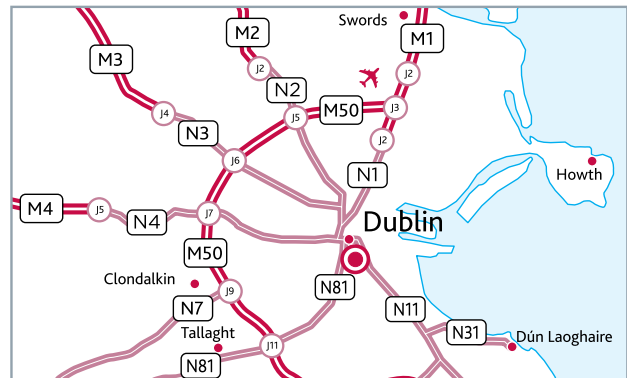

Exit the station and walk east on Grand Parade/R111 towards Dartmouth Square W, Turn left onto Leeson Street Lower/R138, then turn right onto Fitzwilliam Place.

By Train

The nearest train station is Grand Canal station which is an 18 minute walk to the office. Exit the station and walk North West onto Grand Canal Plaza, and head left towards Clanwilliam Place, Herbert Place and Wilton Terrace until you reach Fitzwilliam Hall on your right.

By Air

The closest airport is Dublin Airport, located around 15km from the office. You can take a bus or taxi easily from the airport to reach the office.

Taxis are available from the forecourts directly outside Terminal 1 & Terminal 2. Passengers should follow taxi signage to the designated taxi ranks. The journey to the office will take approximately 30-40 minutes.

By Bus

From Dublin Airport you can catch the 700 bus operated by Aircoach, you will need to head to the Leeson Street Upper stop which is a four minute walk to the office.

[Google map link](#)