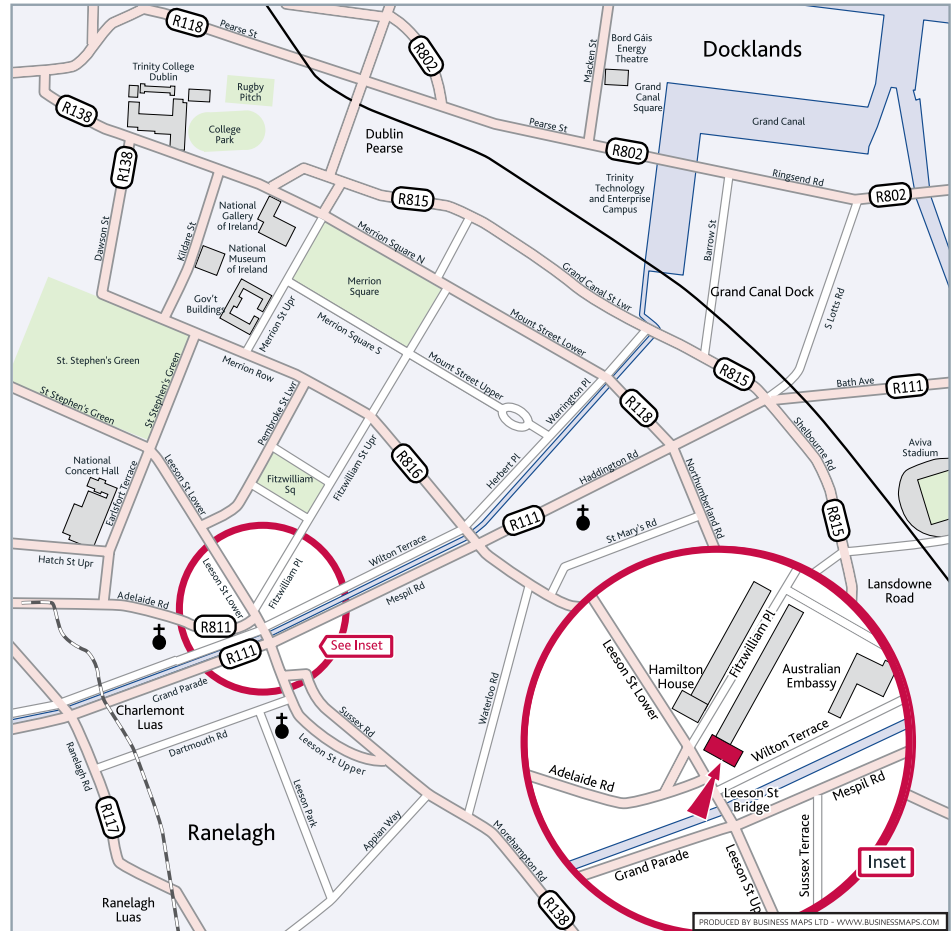

Dublin

Pinsent Masons (Ireland)

25-27 Fitzwilliam Hall
Fitzwilliam Place
Dublin 2
T: +353 1 553 8600
F: +353 1 553 8601

By Tram

The nearest Tram stop is Charlemont Luas Station which is a seven minute walk to the office.

Exit the station and walk east on Grand Parade/R111 towards Dartmouth Square W, Turn left onto Leeson Street Lower/R138, then turn right onto Fitzwilliam Place.

By Train

The nearest train station is Grand Canal station which is an 18 minute walk to the office. Exit the station and walk North West onto Grand Canal Plaza, and head left towards Clanwilliam Place, Herbert Place and Wilton Terrace until you reach Fitzwilliam Hall on your right.

By Air

The closest airport is Dublin Airport, located around 15km from the office. You can take a bus or taxi easily from the airport to reach the office.

Taxis are available from the forecourts directly outside Terminal 1 & Terminal 2. Passengers should follow taxi signage to the designated taxi ranks. The journey to the office will take approximately 30-40 minutes.